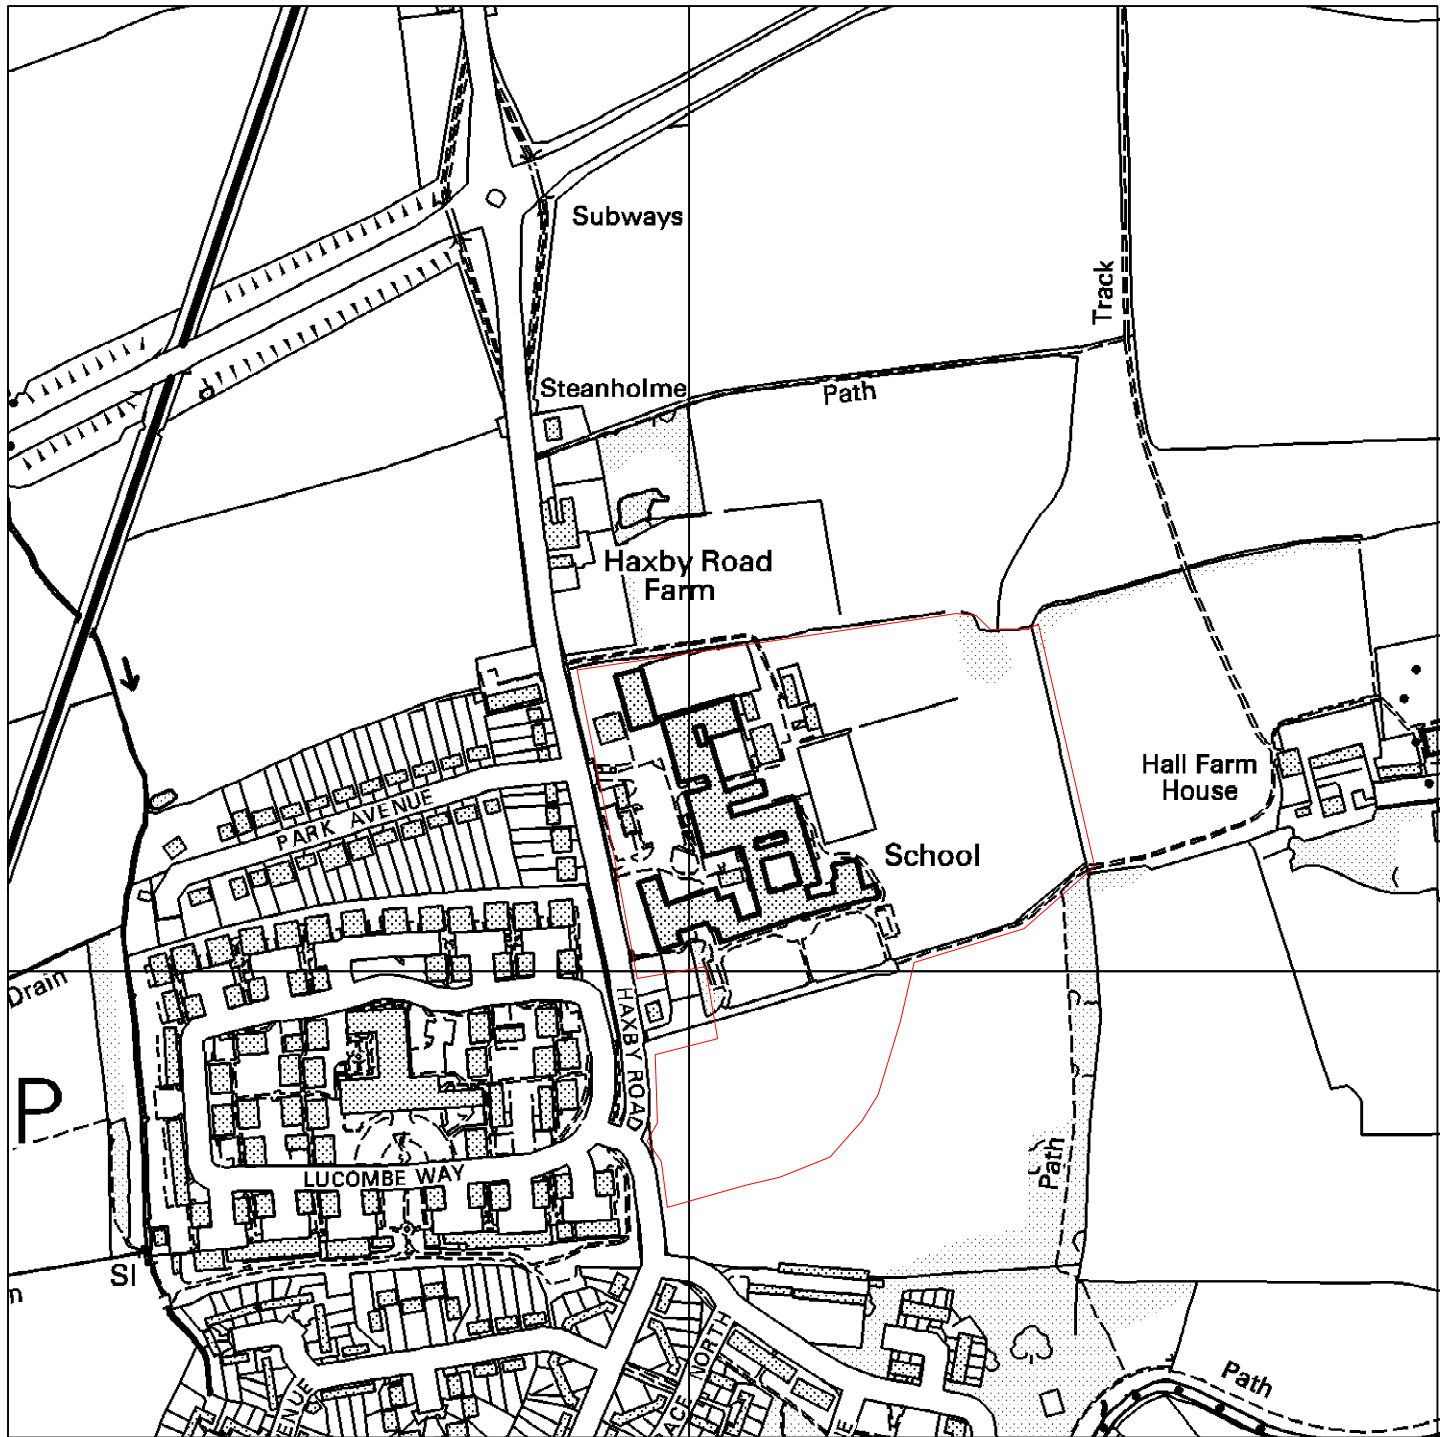

Proposed Replacement of Joseph Rowntree School

08/00773/FULM

GIS by ESRI (UK)

Scale : 1:5000

Reproduced from the Ordnance Survey map with the permission of the Controller of Her Majesty's Stationery Office © Crown Copyright 2000.

Unauthorised reproduction infringes Crown Copyright and may lead to prosecution or civil proceedings.

Produced using ESRI (UK)'s MapExplorer 2.0 - <http://www.esriuk.com>

Organisation	City of York Council
Department	Development Control
Comments	Full Application
Date	16 June 2008
SLA Number	